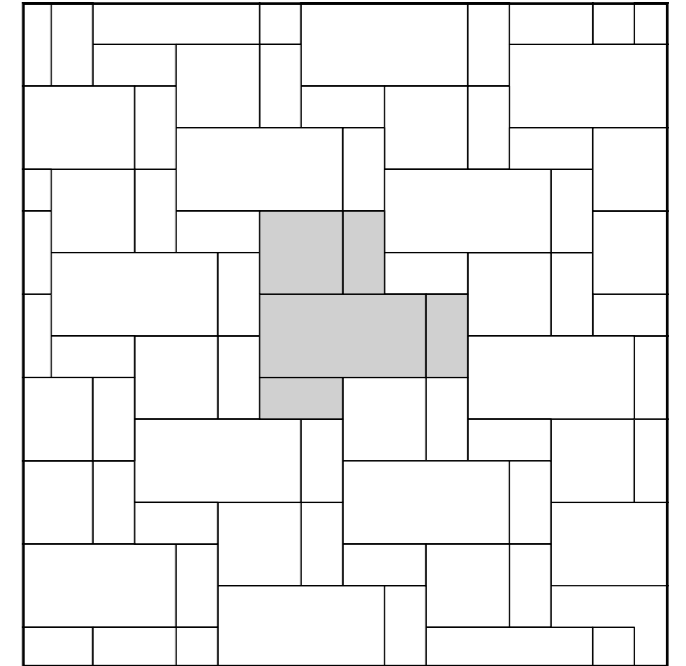

## SCHEMI DI POSA

Laying Patterns  
Verlege Muster  
Plans De Pose  
Esquemas De Colocación  
铺设模式

**A** 600x600: 50% - 300x600: 50%

**B** 300x600: 80% - 300x300: 20%

**E** 300x600: 75% - 300x300: 25%

**F** 600x1200: 44,44% - 600x600: 22,22% - 300x600: 33,33%

**C** 600x600: 57,14% - 300x600: 28,57% - 300x300: 14,29%

**D** 600x1200: 66,66% - 600x600: 33,33%

Wall ▶

Moro **SK 05** NAT SQ  
600x600 / 24"x24"  
300x600 / 12"x24"  
300x300 / 12"x12"